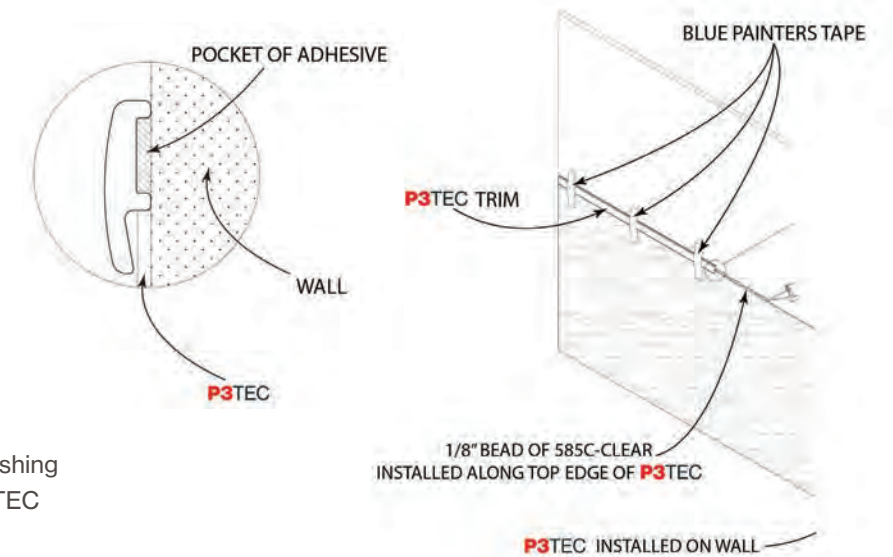

This thin profile Top Cap is perfect for finishing the horizontal edge of a partial height P3TEC wall installation